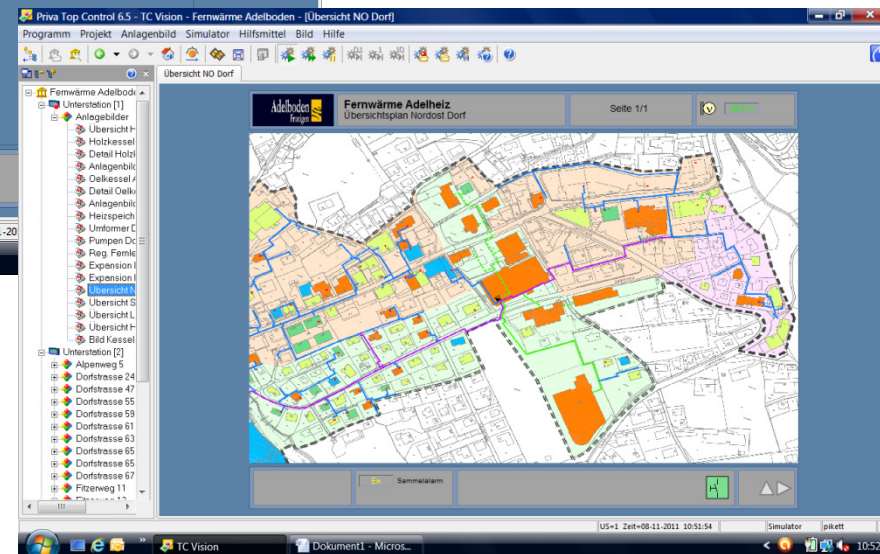

Adelboden BE

Fernwärmesysteme

Adelboden BE

Fernwärmesysteme

Adelboden BE

The image displays two overlapping windows from the Priva Top Control 6.5 software. The background window, titled "Fernwärme Adelboden - [Übersicht Häuser]", shows a list of houses under "Unterstation [1]". The houses listed are: Nr. 2199 Sarasin Alpenweg 5, Nr. Gehe zu 'Alpenweg 5', Nr. 1175 Späti Jäger Dorfstr. 47, Nr. 892 Aebi-Steiger Dorfstr. 55, Nr. 114 Willen-Zrag Dorfstr. 59, Nr. 42 Spiess Dorfstr. 61, and Nr. 232 Klopfenstein Dorfstr. 63. The foreground window, titled "Fernwärme Adelheiz WRG FSA Kälteanlage", shows a detailed schematic of the heating system. The schematic includes a "Speicher WW 2000L" (hot water tank), a "Speicher Heizung" (heating tank), a "Kondensator Wärmepumpe" (condenser heat pump), and various pipes and valves. Labels include "Warmwasser Restaurant", "Warmwasser Dusche, Zamboni etc.", "extern", "Heizung", and "Lüftung". The software interface includes a menu bar (Programm, Projekt, Anlagenbild, Simulator, Hilfsmittel, Bild, Hilfe), a toolbar, and a taskbar at the bottom showing "TC Vision" and "Dokument1 - Micros...".