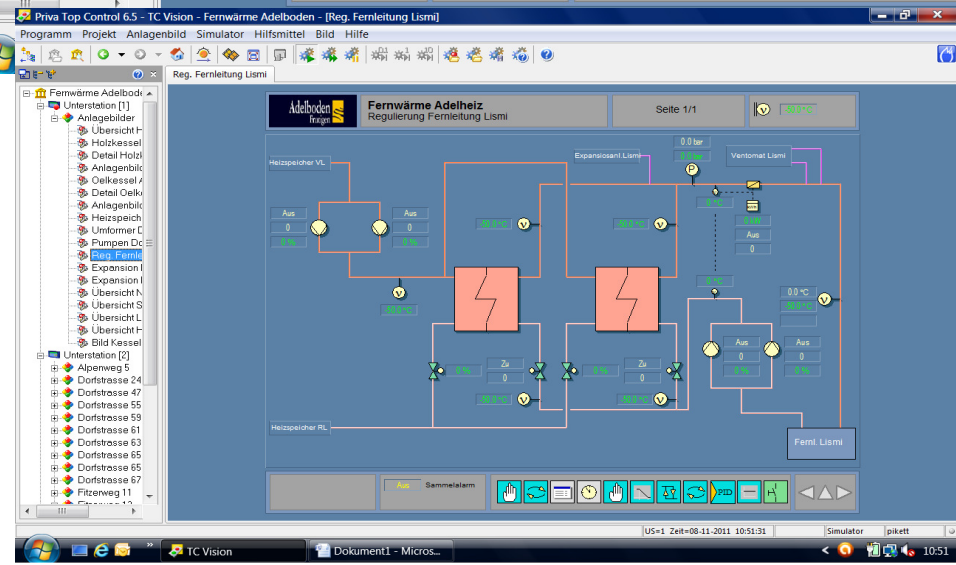

Aus Sammelalarm

US=1 Zeit=08-11-2011 10:49:09

is  plus[®]

Fernwärmesysteme

Adelboden BE

Fernwärmesysteme

Adelboden BE

Fernwärmesysteme

Adelboden BE

Fernwärmesysteme

Adelboden BE

Fernwärmesysteme

Adelboden BE

The image displays two overlapping windows from the Priva Top Control 6.5 software. The background window, titled "Fernwärme Adelboden - [Übersicht Häuser]", shows a list of houses under "Unterstation [1]". The houses listed are: Nr. 2199 Sarasin Alpenweg 5, Nr. Gehe zu 'Alpenweg 5', Nr. 1175 Späti Jäger Dorfstr. 47, Nr. 892 Aebi-Steiger Dorfstr. 55, Nr. 114 Willen-Zrag Dorfstr. 59, Nr. 42 Spiess Dorfstr. 61, and Nr. 232 Klopfenstein Dorfstr. 63. The foreground window, titled "Fernwärme Adelheiz WRG FSA Kälteanlage", shows a detailed schematic of the heating system. The schematic includes a "Speicher WW 2000L" (hot water tank), a "Speicher Heizung" (heating tank), a "Kondensator Wärmepumpe" (condenser heat pump), and various pipes and valves. Labels include "Warmwasser Restaurant", "Warmwasser Dusche, Zamboni etc.", "extern", "Heizung", and "Lüftung". The software interface includes a menu bar (Programm, Projekt, Anlagenbild, Simulator, Hilfsmittel, Bild, Hilfe), a toolbar, and a taskbar at the bottom showing "TC Vision" and "Dokument1 - Micros...".