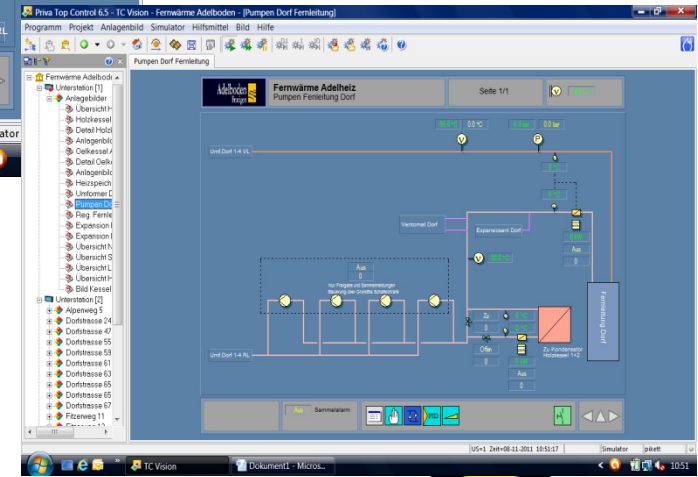

Aus Sammelalarm

US=1 Zeit=08-11-2011 10:49:09

is  plus[®]

Fernwärmesysteme

Adelboden BE

Fernwärmesysteme

Adelboden BE

Fernwärmesysteme

Adelboden BE

Fernwärmesysteme

Adelboden BE

Fernwärmesysteme

Adelboden BE

The image displays two overlapping windows from the Priva Top Control 6.5 software. The background window, titled "Fernwärme Adelboden - [Übersicht Häuser]", shows a list of houses under "Unterstation [1]". The houses listed are: Nr. 2199 Sarasin Alpenweg 5, Nr. Gehe zu 'Alpenweg 5', Nr. 1175 Späti Jäger Dorfstr. 47, Nr. 892 Aebi-Steiger Dorfstr. 55, Nr. 114 Willen-Zrag Dorfstr. 59, Nr. 42 Spiess Dorfstr. 61, and Nr. 232 Klopfenstein Dorfstr. 63. The foreground window, titled "Fernwärme Adelheiz WRG FSA Kälteanlage", shows a detailed schematic of the heating system. The schematic includes a "Speicher WW 2000L" (hot water tank), a "Speicher Heizung" (heating tank), a "Kondensator Wärmepumpe" (condenser heat pump), and various pipes and valves. Labels include "Warmwasser Restaurant", "Warmwasser Dusche, Zamboni etc.", "extern", "Heizung", and "Lüftung". The software interface includes a menu bar (Programm, Projekt, Anlagenbild, Simulator, Hilfsmittel, Bild, Hilfe), a toolbar, and a taskbar at the bottom showing "TC Vision" and "Dokument1 - Micros...".