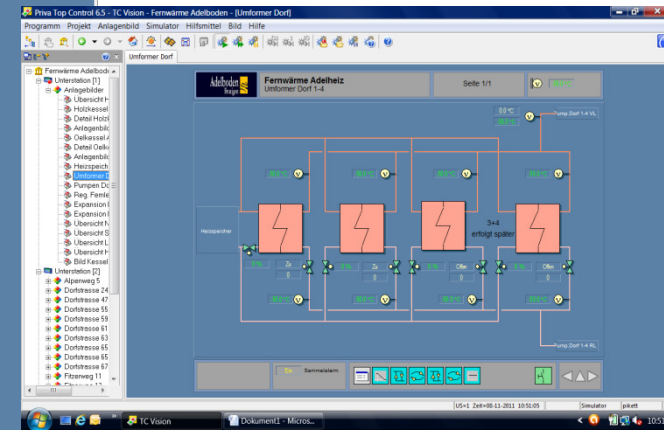

Adelboden BE

Fernwärmesysteme

Adelboden BE

Fernwärmesysteme

Adelboden BE

The image displays two overlapping windows from the Priva Top Control 6.5 software. The background window, titled "Fernwärme Adelboden - [Übersicht Häuser]", shows a list of houses under "Unterstation [1]". The houses listed are: Nr. 2199 Sarasin Alpenweg 5, Nr. Gehe zu 'Alpenweg 5', Nr. 1175 Späti Jäger Dorfstr. 47, Nr. 892 Aebi-Steiger Dorfstr. 55, Nr. 114 Willen-Zrag Dorfstr. 59, Nr. 42 Spiess Dorfstr. 61, and Nr. 232 Klopfenstein Dorfstr. 63. The foreground window, titled "Fernwärme Adelheiz WRG FSA Kälteanlage", shows a detailed schematic of the heating system. The schematic includes a "Speicher WW 2000L" (hot water tank), a "Speicher Heizung" (heating tank), a "Kondensator Wärmepumpe" (condenser heat pump), and various pipes and valves. Labels include "Warmwasser Restaurant", "Warmwasser Dusche, Zamboni etc.", "extern", "Heizung", and "Lüftung". The software interface includes a menu bar (Programm, Projekt, Anlagenbild, Simulator, Hilfsmittel, Bild, Hilfe), a toolbar, and a taskbar at the bottom showing "TC Vision" and "Dokument1 - Micros...".